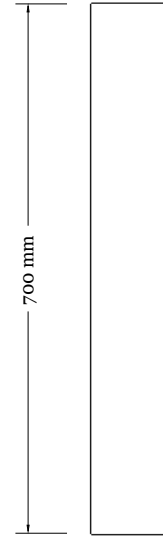

Slimline Model Ada

Slimline Model Ada Options

Without Base

Standard Base

Standard Base & Round Planter

Standard Base & Square Planter

NOTE:

All headstones ordered without a base will be delivered 50mm taller to account for mounting and submersion into the ground

Standard Base & Round Frame

Standard Base & Square Frame

Standard Base & Square XL Frame