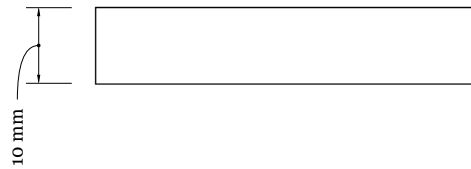

Slimline Model Ada

Slimline Model Ada Options

Without Base

Standard Base

Standard Base & Round Planter

Standard Base & Square Planter

NOTE:

All headstones ordered without a base will be delivered 50mm taller to account for mounting and submersion into the ground

Standard Base & Round Frame

Standard Base & Square Frame

Standard Base & Square XL Frame