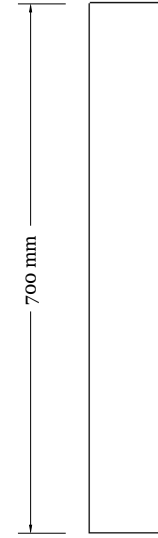

Slimline Model Ada

Slimline Model Ada Options

Without Base

Standard Base

Standard Base & Round Planter

Standard Base & Square Planter

NOTE:

All headstones ordered without a base will be delivered 50mm taller to account for mounting and submersion into the ground

Standard Base & Round Frame

Standard Base & Square Frame

Standard Base & Square XL Frame