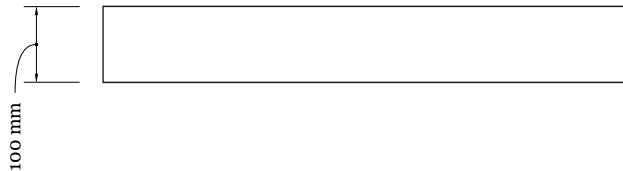

Slimline Model Alice

Slimline Model Alice Options

Without Base

Standard Base

Standard Base &
Round Planter

Standard Base &
Square Planter

NOTE:

All headstones ordered without a base will be delivered 50mm taller to account for mounting and submersion into the ground

Standard Base &
Round Frame

Standard Base &
Square Frame

Standard Base &
Square XL Frame