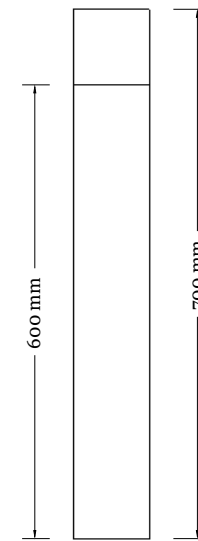

Slimline Model Cora

Slimline Model Cora Options

Without Base

Standard Base

Standard Base &
Round Planter

Standard Base &
Square Planter

NOTE:

All headstones ordered without a base will be delivered 50mm taller to account for mounting and submersion into the ground

Standard Base &
Round Frame

Standard Base &
Square Frame

Standard Base &
Square XL Frame