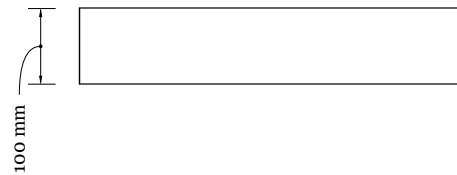

Slimline Model Cora

Slimline Model Cora Options

Without Base

Standard Base

Standard Base &
Round Planter

Standard Base &
Square Planter

NOTE:

All headstones ordered without a base will be delivered 50mm taller to account for mounting and submersion into the ground

Standard Base &
Round Frame

Standard Base &
Square Frame

Standard Base &
Square XL Frame