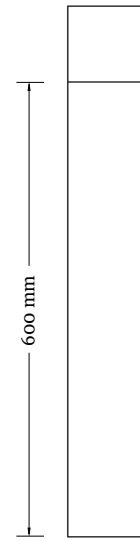

Slimline Model Cora

Slimline Model Cora Options

Without Base

Standard Base

Standard Base &
Round Planter

Standard Base &
Square Planter

NOTE:

All headstones ordered without a base will be delivered 50mm taller to account for mounting and submersion into the ground

Standard Base &
Round Frame

Standard Base &
Square Frame

Standard Base &
Square XL Frame