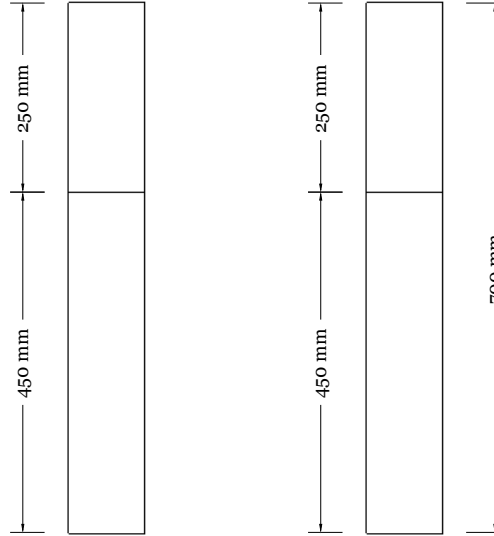

Slimline Model Eliza

Slimline Model Eliza Options

Without Base

Standard Base

Standard Base & Round Planter

Standard Base & Square Planter

NOTE:

All headstones ordered without a base will be delivered 50mm taller to account for mounting and submersion into the ground

Standard Base & Round Frame

Standard Base & Square Frame

Standard Base & Square XL Frame