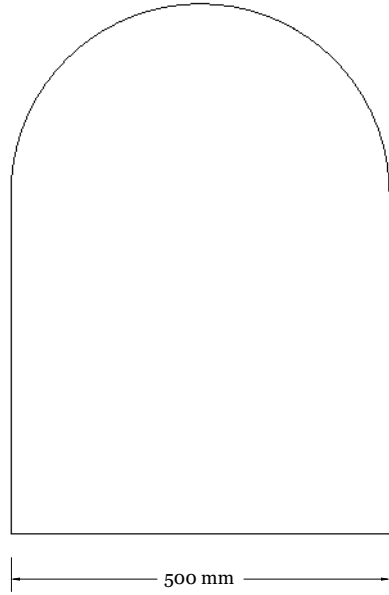

Slimline Model Eliza

Slimline Model Eliza Options

Without Base

Standard Base

Standard Base & Round Planter

Standard Base & Square Planter

NOTE:

All headstones ordered without a base will be delivered 50mm taller to account for mounting and submersion into the ground

Standard Base & Round Frame

Standard Base & Square Frame

Standard Base & Square XL Frame