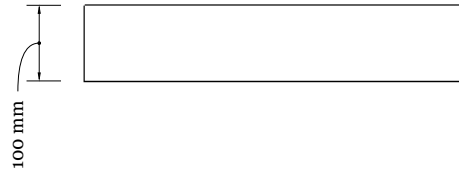

Slimline Model Eliza

Slimline Model Eliza Options

Without Base

Standard Base

Standard Base & Round Planter

Standard Base & Square Planter

NOTE:

All headstones ordered without a base will be delivered 50mm taller to account for mounting and submersion into the ground

Standard Base & Round Frame

Standard Base & Square Frame

Standard Base & Square XL Frame