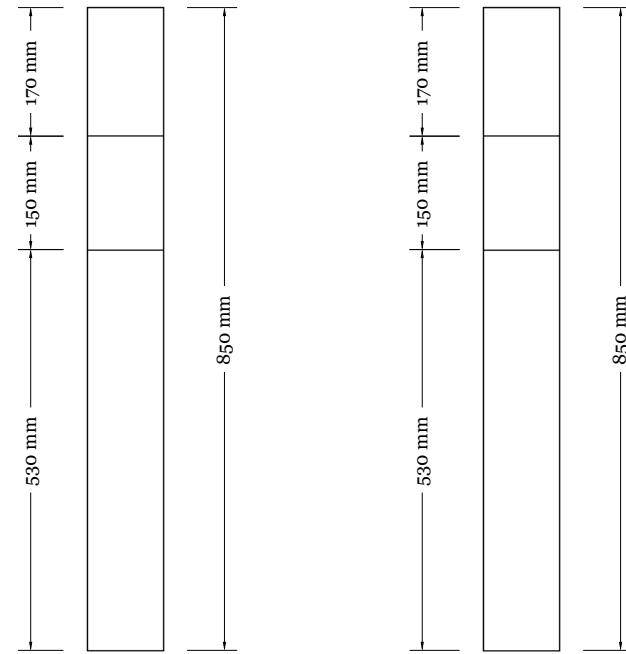

Slimline Model Evie

Slimline Model Evie Options

NOTE:

All headstones ordered without a base will be delivered 50mm taller to account for mounting and submersion into the ground

Without Base

Standard Base

Standard Base & Round Planter

Standard Base & Square Planter

Standard Base & Round Frame

Standard Base & Square Frame

Standard Base & Square XL Frame