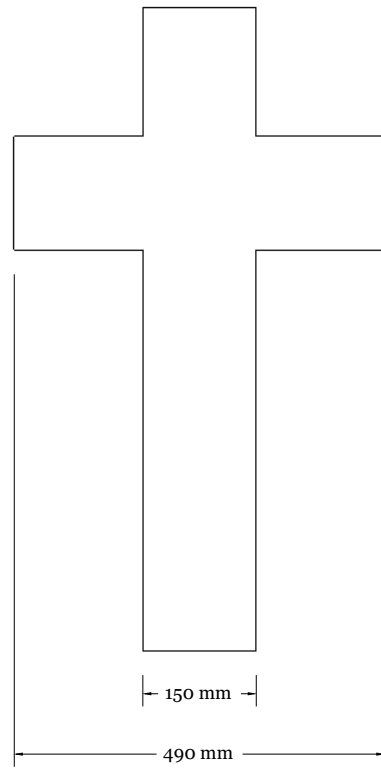

Slimline Model Evie

Slimline Model Evie Options

NOTE:

All headstones ordered without a base will be delivered 50mm taller to account for mounting and submersion into the ground

Without Base

Standard Base

Standard Base & Round Planter

Standard Base & Square Planter

Standard Base & Round Frame

Standard Base & Square Frame

Standard Base & Square XL Frame