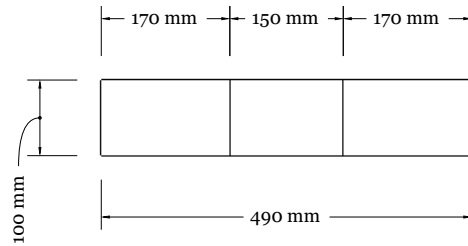

Slimline Model Evie

Slimline Model Evie Options

NOTE:

All headstones ordered without a base will be delivered 50mm taller to account for mounting and submersion into the ground

Without Base

Standard Base

Standard Base & Round Planter

Standard Base & Square Planter

Standard Base & Round Frame

Standard Base & Square Frame

Standard Base & Square XL Frame