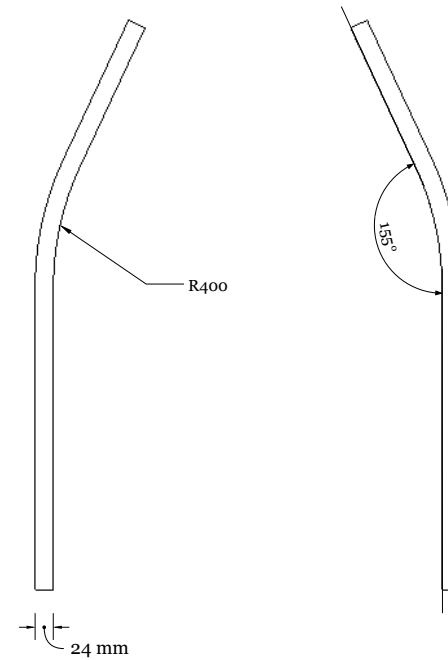

Slimline Model Kitty

Slimline Model Kitty Options

NOTE:  
All headstones ordered without a base will be delivered 50mm taller to account for mounting and submersion into the ground

Without Base

Standard Base

Standard Base & Round Planter

Standard Base & Square Planter

Standard Base & Round Frame

Standard Base & Square Frame

Standard Base & Square XL Frame