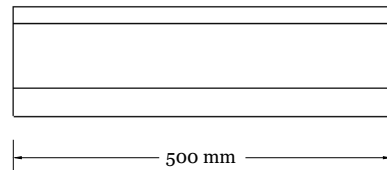

Slimline Model Kitty

Slimline Model Kitty Options

NOTE:  
All headstones ordered without a base will be delivered 50mm taller to account for mounting and submersion into the ground

Without Base

Standard Base

Standard Base & Round Planter

Standard Base & Square Planter

Standard Base & Round Frame

Standard Base & Square Frame

Standard Base & Square XL Frame