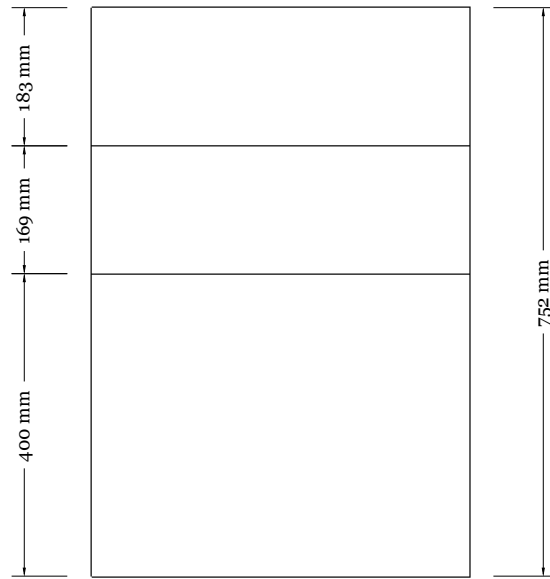

Slimline Model Kitty

Slimline Model Kitty Options

NOTE:  
All headstones ordered without a base will be delivered 50mm taller to account for mounting and submersion into the ground

Without Base

Standard Base

Standard Base & Round Planter

Standard Base & Square Planter

Standard Base & Round Frame

Standard Base & Square Frame

Standard Base & Square XL Frame