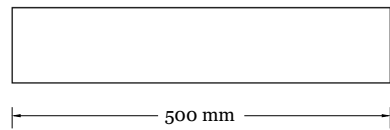

Slimline Model Tillie

Slimline Model Tillie Options

Without Base

Standard Base

Standard Base & Round Planter

Standard Base & Square Planter

NOTE:

All headstones ordered without a base will be delivered 50mm taller to account for mounting and submersion into the ground

Standard Base & Round Frame

Standard Base & Square Frame

Standard Base & Square XL Frame