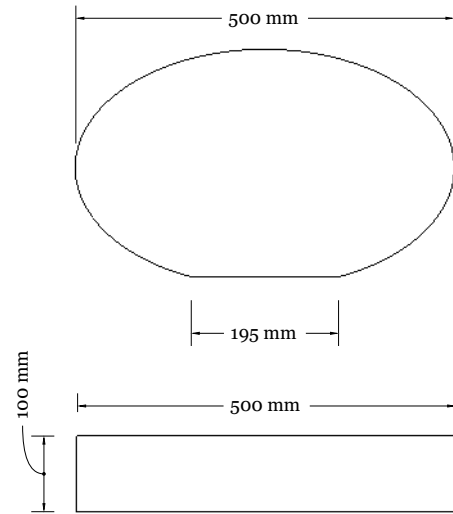

Slimline Model Viola

Slimline Model Viola Options

NOTE:  
All headstones ordered without a base will be delivered 50mm taller to account for mounting and submersion into the ground

Without Base

Standard Base

Standard Base &  
Round Planter

Standard Base &  
Square Planter

Standard Base &  
Round Frame

Standard Base &  
Square Frame

Standard Base &  
Square XL Frame