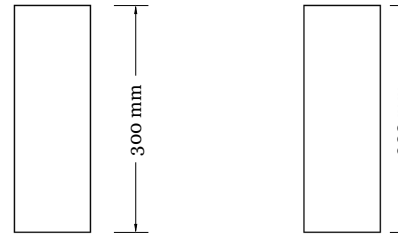

Slimline Model Viola

Slimline Model Viola Options

NOTE:  
All headstones ordered without a base will be delivered 50mm taller to account for mounting and submersion into the ground

Without Base

Standard Base

Standard Base &  
Round Planter

Standard Base &  
Square Planter

Standard Base &  
Round Frame

Standard Base &  
Square Frame

Standard Base &  
Square XL Frame